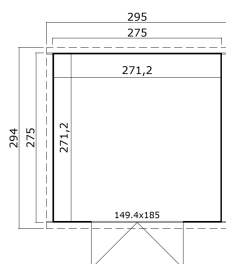

19 mm

1

0

EAN 4743329286460

**DIMENSIONS**

Floor area	7.35 m <sup>2</sup>
Roof dimensions	2.95 x 2.95 m
Cubic volume	≈ 14.67 m <sup>3</sup>
Wall height	≈ 1.88 m
Ridge height	≈ 2.11 m
Front overhang	≈ 10 cm

**WINDOWS & DOORS**

1 x Double door (XGA+28*)	149.4 x 185.0 cm
---------------------------	------------------

\*XGA+28: Plexi Glazed Action with 28 mm Frame

**ROOF & FLOOR**

Roof boards	15.5x90 mm
Roof surface	8.67 m <sup>2</sup>
Roof angle	≈ 4.8 °

\* Optional roof covering available

**PACKAGING: 1 PALLET(S)**

330 x 42 x 118 cm  
447 kg